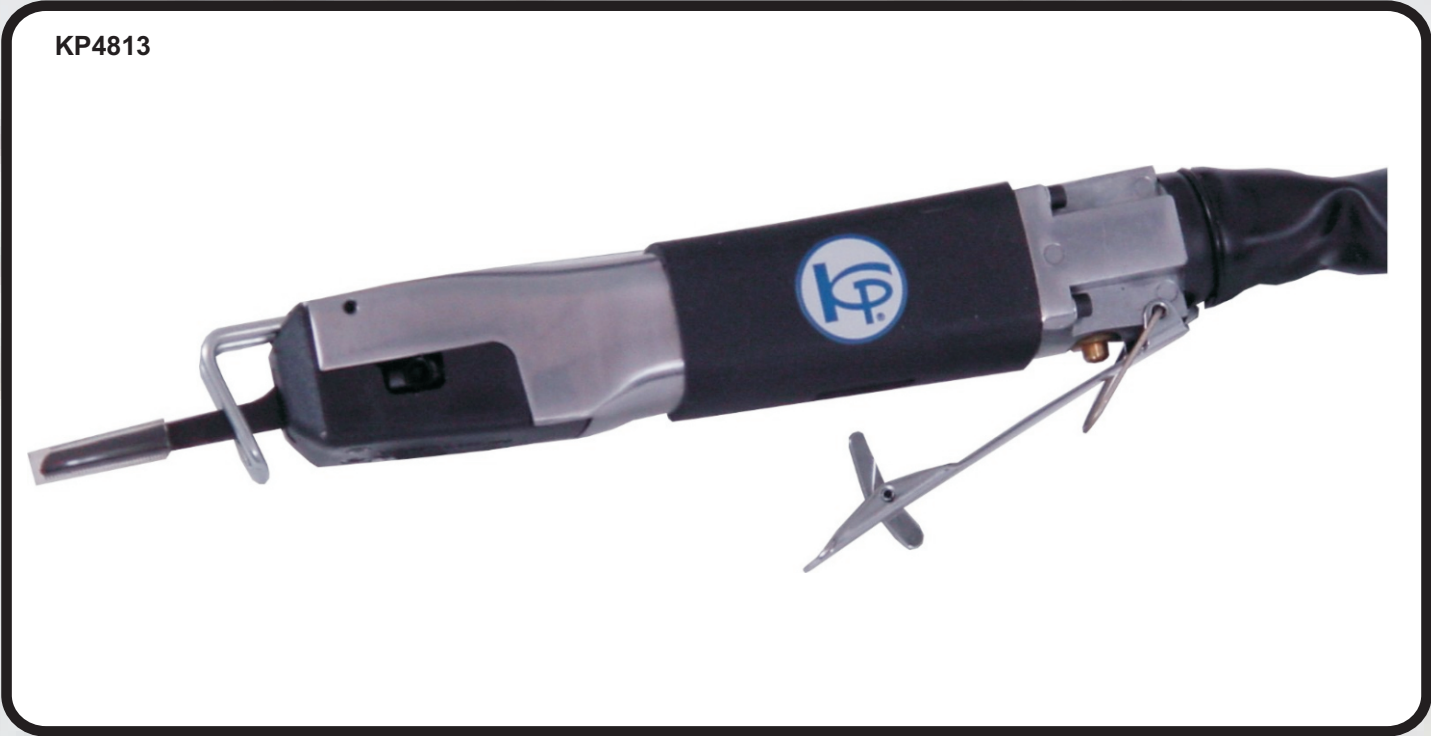

23 Research Drive Croydon Vic 3136 P.h 03.9761.4915 Fax 03.9761.4916

KP Air Tools / Air Body Saw

KP4813

Model	Maximum Cut / Steel		Strokes Per / Min	Average Air Consumption		Std Blade	Weight	Overall Length	Air Inlet	Air Hose	Sound DBA.Pre	Vib.
	Ga	mm	Qty	cfm	l/min	Tpi	kgs	mm	Pt	Id	Db	M/S ₂
KP4813	18	1.2	9000	4.0	113	32	0.6	235	1/4	3/8	81	24.1